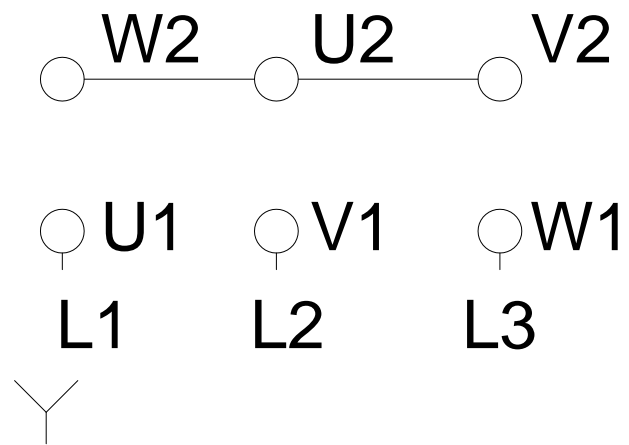

LOW VOLTAGE

HIGH VOLTAGE

Notes: Downloaded from http://dealerselectric.com Generated for Model #00518ET3YAL132S		
Performed by:		
Checked:		
Customer:		
Three-Phase: W21 IE3 IEC Tru-Metric - TEFC (IP55) Multi-Mounting Aluminum		
Three-phase induction motor Frame 132S - IP55	13-SEP-2016	