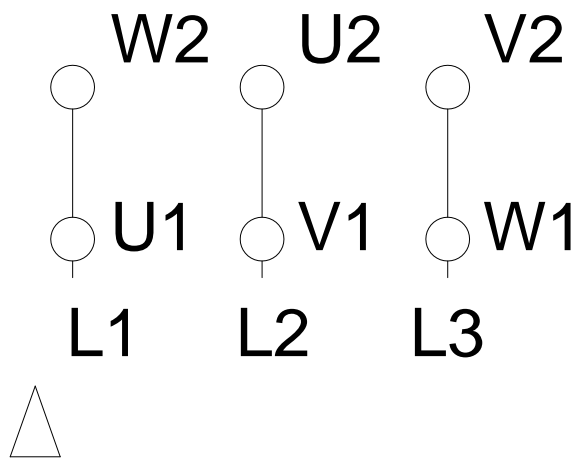

LOW VOLTAGE

HIGH VOLTAGE

Notes: Downloaded from http://dealerselectric.com Generated for Model #00518ET3YAL132S		
Performed by:		
Checked:		
Customer:		
Three-Phase: W21 IE3 IEC Tru-Metric - TEFC (IP55) Multi-Mounting Aluminum		
Three-phase induction motor Frame 132S - IP55	13-SEP-2016	