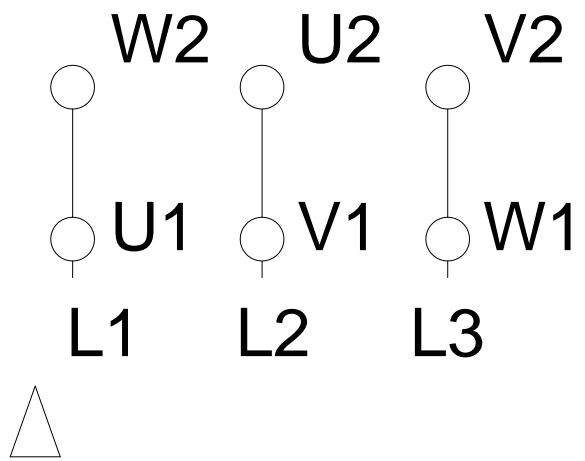

LOW VOLTAGE

HIGH VOLTAGE

Notes: Downloaded from <http://dealerselectric.com>
Generated for Model #00518ET3Y132S-W22

Performed by:

Checked:

Customer:

Three-Phase: W22 IE3 IEC Tru-Metric - TEFC (IP55) Cast Iron Frame

Three-phase induction motor
Frame 132S - IP55

13-SEP-2016