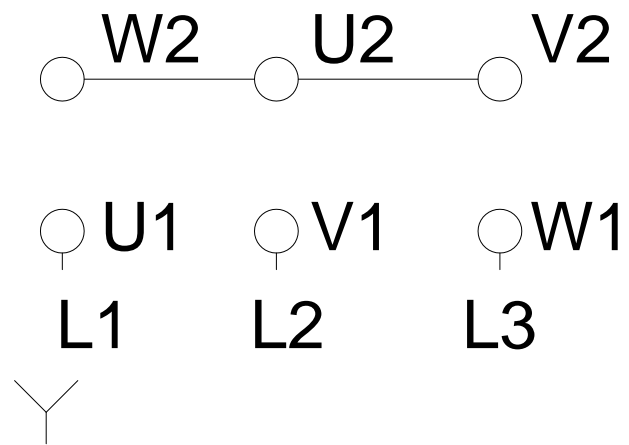

LOW VOLTAGE

HIGH VOLTAGE

Notes: Downloaded from <http://dealerselectric.com>
Generated for Model #00518ET3Y132S-W22

Performed by:

Checked:

Customer:

Three-Phase: W22 IE3 IEC Tru-Metric - TEFC (IP55) Cast Iron Frame

Three-phase induction motor
Frame 132S - IP55

13-SEP-2016