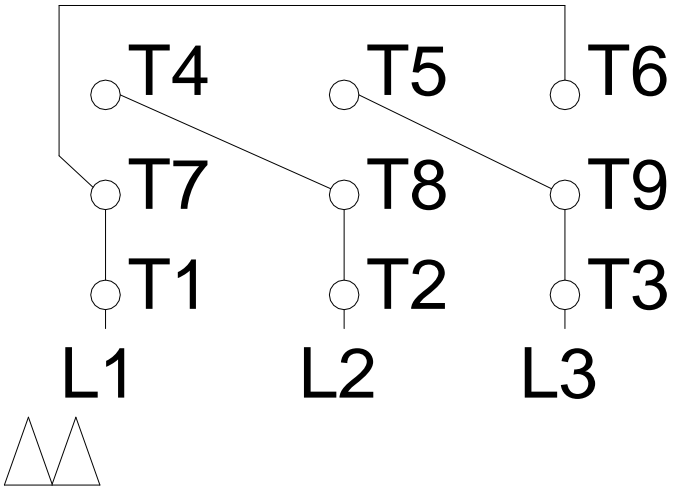

1 2 3 4 5 6 7 8

LOW VOLTAGE

HIGH VOLTAGE

A
B
C
D
E
F

Notes: Downloaded from http://dealerselectric.com Generated for Model #00518ET3V184JM-W22		
Performed by:		
Checked:		
Customer:		
Close Coupled Pump: Three-Phase - W22 "JM" Type - TEFC - NEMA Premium		
Three-phase induction motor Frame 182/4JM - IP55	13-SEP-2016	