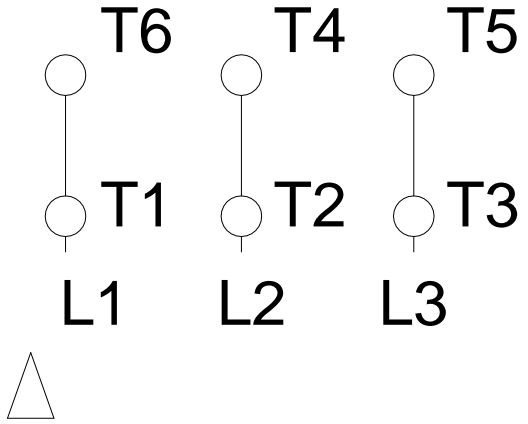

1 2 3 4 5 6 7 8

A
B
C
D
E
F

RUN

ONLY FOR START

Notes: Downloaded from http://dealerselectric.com Generated for Model #00518ET3HCT184T-W22		
Performed by:		
Checked:		
Customer:		
W22 Cooling Tower Motors: NEMA Premium - TEFC		
Three-phase induction motor Frame 184T - IP55	13-SEP-2016	