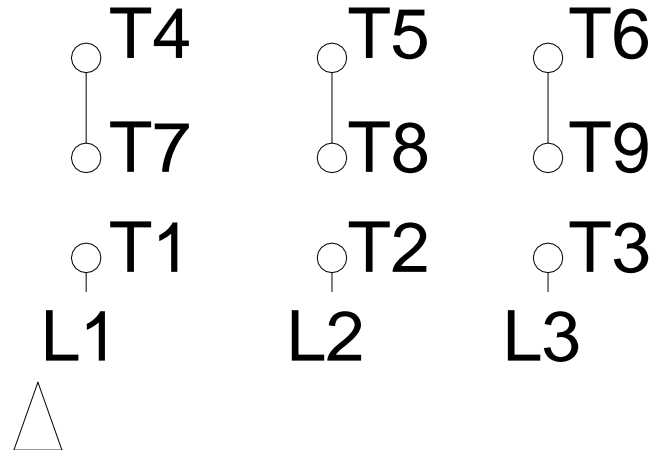

1 2 3 4 5 6 7 8

LOW VOLTAGE

HIGH VOLTAGE

A
B
C
D
E
F

Notes: Downloaded from http://dealerselectric.com Generated for Model #00518ET3ERS184TC		
Performed by:		
Checked:		
Customer:		
Three-Phase : Rolled Steel Motor - NEMA Premium Efficiency		
Three-phase induction motor Frame 184T - IP55	13-SEP-2016	