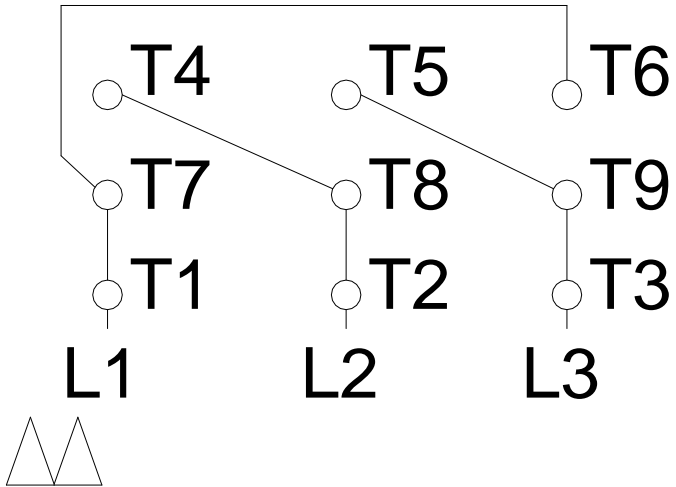

1 2 3 4 5 6 7 8

LOW VOLTAGE

HIGH VOLTAGE

A
B
C
D
E
F

Notes: Downloaded from http://dealerselectric.com Generated for Model #00518ET3ERS184TC		
Performed by:		
Checked:		
Customer:		
Three-Phase : Rolled Steel Motor - NEMA Premium Efficiency		
Three-phase induction motor Frame 184T - IP55	13-SEP-2016	