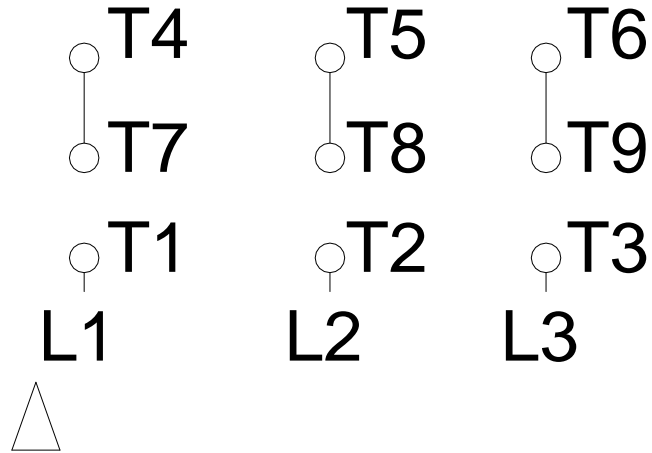

1 2 3 4 5 6 7 8

LOW VOLTAGE

HIGH VOLTAGE

A
B
C
D
E
F

Notes: Downloaded from http://dealerselectric.com Generated for Model #00518ET3ERS184T		
Performed by:		
Checked:		
Customer:		
Three-Phase : Rolled Steel Motor - NEMA Premium Efficiency		
Three-phase induction motor Frame 184T - IP55	13-SEP-2016	