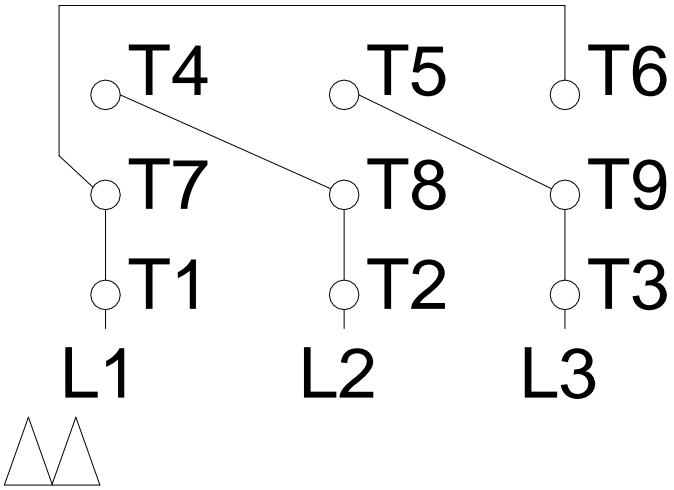

1 2 3 4 5 6 7 8

LOW VOLTAGE

HIGH VOLTAGE

A
B
C
D
E
F

Notes: Downloaded from http://dealerselectric.com Generated for Model #00518ET3ERS184T		
Performed by:		
Checked:		
Customer:		
Three-Phase : Rolled Steel Motor - NEMA Premium Efficiency		
Three-phase induction motor Frame 184T - IP55	13-SEP-2016	