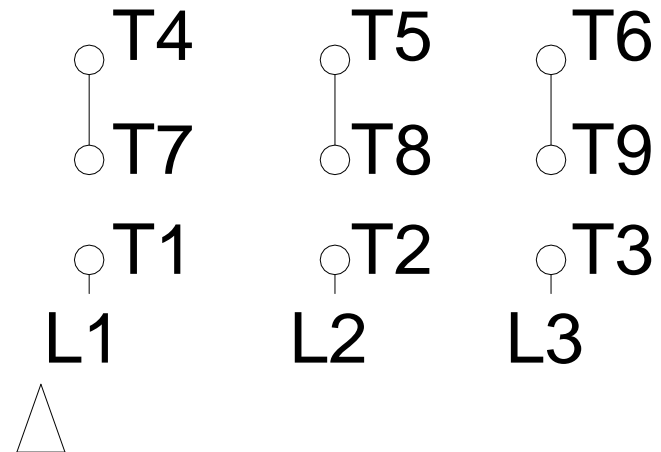

1 2 3 4 5 6 7 8

# HIGH VOLTAGE

A  
B  
C  
D  
E  
F

Notes: Downloaded from <a href="http://dealerselectric.com">http://dealerselectric.com</a> Generated for Model #00518ET3ER184TC-W22		
Performed by:		
Checked:		
Customer:		
W22 NEMA Premium - Ball Bearings		
Three-phase induction motor Frame 184T - IP55	13-SEP-2016	