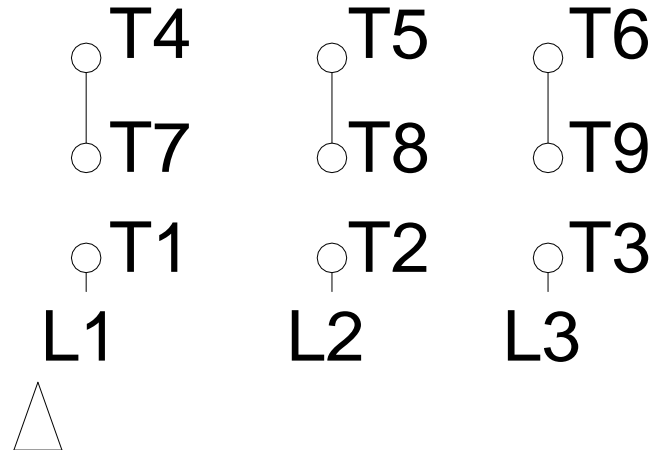

1 2 3 4 5 6 7 8

LOW VOLTAGE

HIGH VOLTAGE

A
B
C
D
E
F

Notes: Downloaded from <http://dealerselectric.com>
 Generated for Model #00518ET3ER184TC-S

Performed by:

Checked:

Customer:

Three Phase: W01 (Rolled Steel) - TEFC - NEMA Premium Efficiency

Three-phase induction motor
 Frame 182/4T - IP55

13-SEP-2016