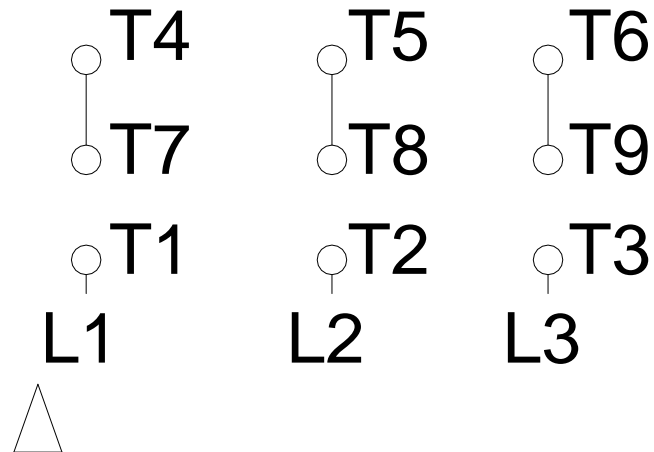

1 2 3 4 5 6 7 8

LOW VOLTAGE

HIGH VOLTAGE

A
B
C
D
E
F

Notes: Downloaded from <http://dealerselectric.com>
 Generated for Model #00518ET3EBM184T-W22

Performed by:

Checked:

Customer:

W22 Brake Motor - NEMA Premium Efficiency

Three-phase induction motor
 Frame 182/4T - IP55

13-SEP-2016