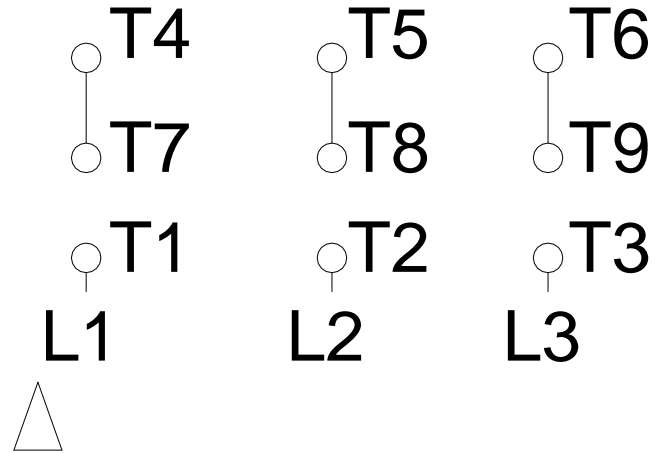

1 2 3 4 5 6 7 8

LOW VOLTAGE

HIGH VOLTAGE

A
B
C
D
E
F

Notes: Downloaded from <http://dealerselectric.com>
Generated for Model #00518ET3E184TC-W22

Performed by:

Checked:

Customer:

W22 NEMA Premium - Ball Bearings

Three-phase induction motor
Frame 182/4T - IP55

13-SEP-2016