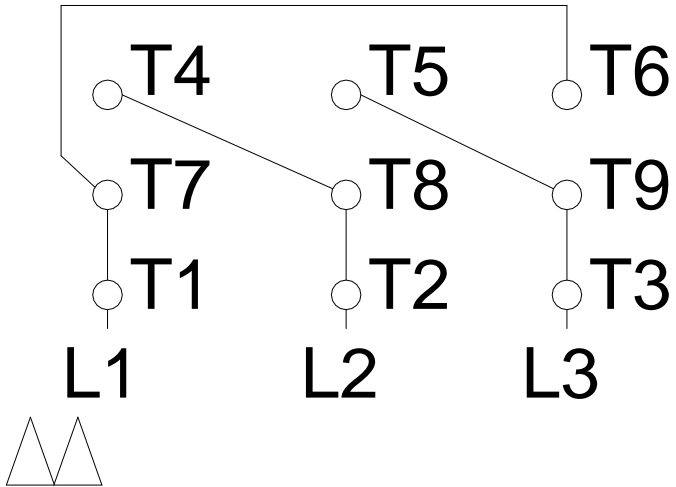

1 2 3 4 5 6 7 8

LOW VOLTAGE

HIGH VOLTAGE

A
B
C
D
E
F

Notes: Downloaded from <http://dealerselectric.com>
 Generated for Model #00518ET3E184T-W22

Performed by:

Checked:

Customer:

W22 NEMA Premium - Ball Bearings

Three-phase induction motor
 Frame 182/4T - IP55

13-SEP-2016