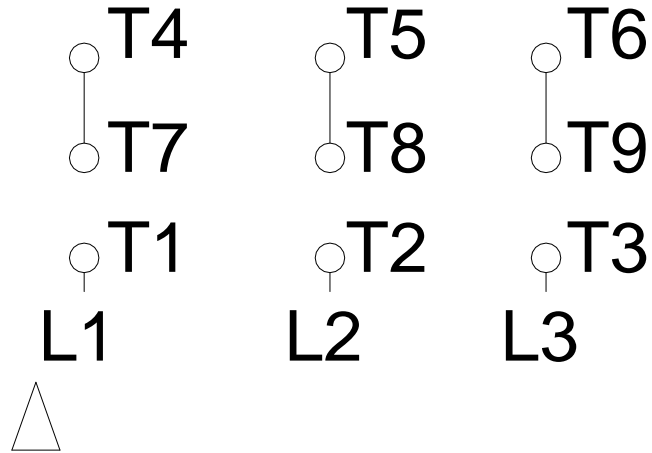

1 2 3 4 5 6 7 8

LOW VOLTAGE

HIGH VOLTAGE

A
B
C
D
E
F

Notes: Downloaded from <http://dealerselectric.com>
 Generated for Model #00518ET3E184T-SG

Performed by:

Checked:

Customer:

W01 (Rolled Steel) General Purpose TEFC

Three-phase induction motor
 Frame 182/4T - IP55

13-SEP-2016