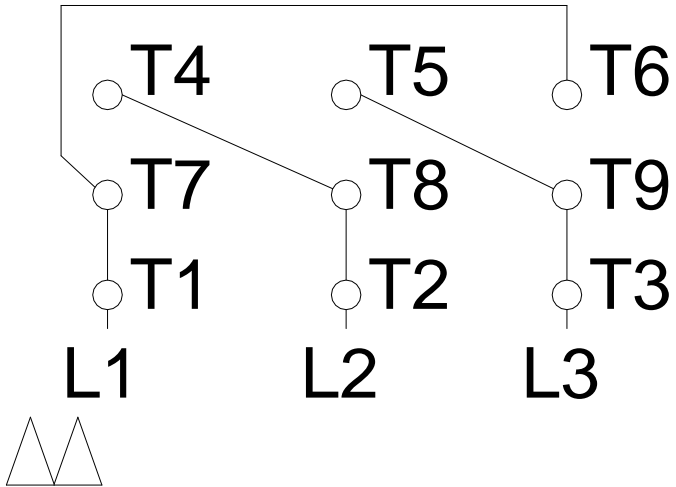

1 2 3 4 5 6 7 8

LOW VOLTAGE

HIGH VOLTAGE

A
B
C
D
E
F

Notes: Downloaded from <http://dealerselectric.com>
 Generated for Model #00518ET3E184T-SG

Performed by:

Checked:

Customer:

W01 (Rolled Steel) General Purpose TEFC

Three-phase induction motor
 Frame 182/4T - IP55

13-SEP-2016