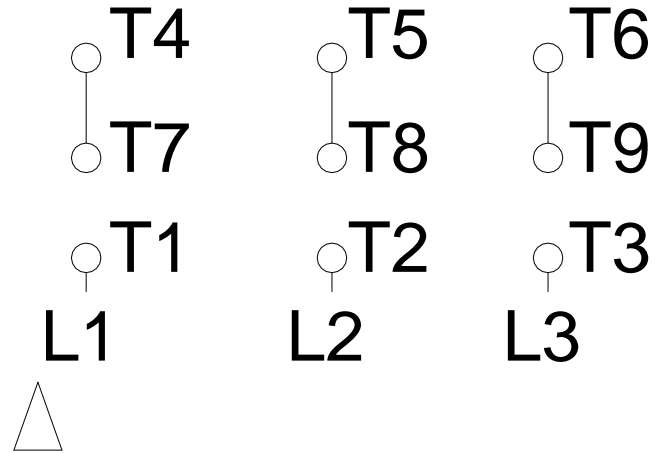

1 2 3 4 5 6 7 8

LOW VOLTAGE

HIGH VOLTAGE

A
B
C
D
E
F

Notes: Downloaded from <http://dealerselectric.com>
Generated for Model #00518ET3E184T-S

Performed by:

Checked:

Customer:

Three Phase: W01 (Rolled Steel) - TEFC - NEMA Premium Efficiency

Three-phase induction motor
Frame 182/4T - IP55

13-SEP-2016