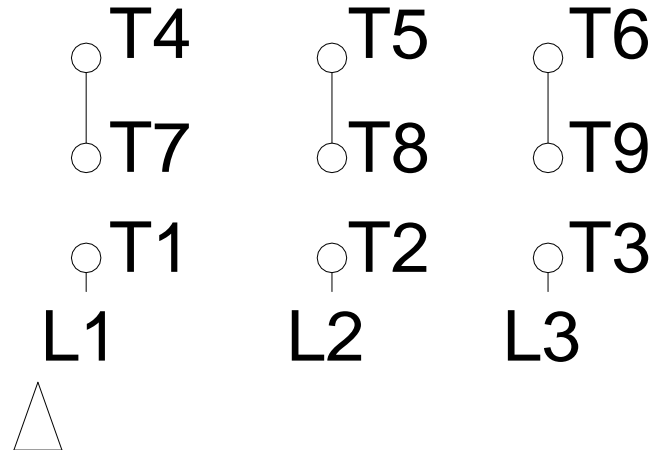

1 2 3 4 5 6 7 8

LOW VOLTAGE

HIGH VOLTAGE

A
B
C
D
E
F

Notes: Downloaded from <http://dealerselectric.com>
 Generated for Model #00518ET3E184JP-W22

Performed by:

Checked:

Customer:

Close Coupled Pump: Three-Phase - W22 "JP" Type - TEFC - NEMA Premium

Three-phase induction motor
 Frame 182/4JP - IP55

13-SEP-2016