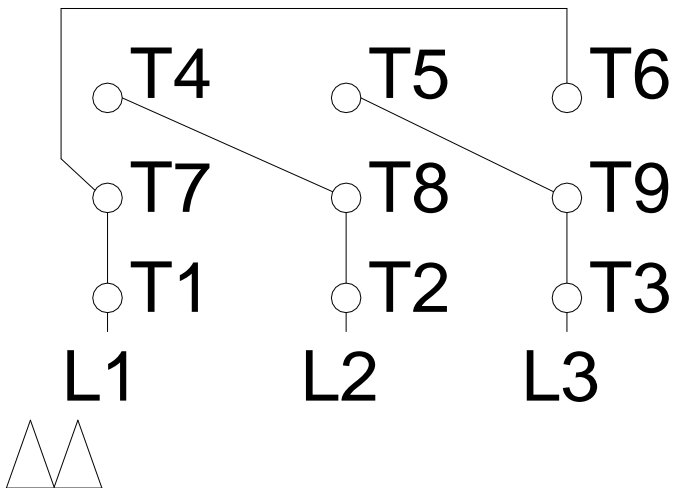

1 2 3 4 5 6 7 8

LOW VOLTAGE

HIGH VOLTAGE

A
B
C
D
E
F

Notes: Downloaded from http://dealerselectric.com Generated for Model #00518ET3E184JP-SG		
Performed by:		
Checked:		
Customer:		
W01 (Rolled Steel) Close Coupled Pump TEFC - JP Type		
Three-phase induction motor Frame 182/4JP - IP55	13-SEP-2016	