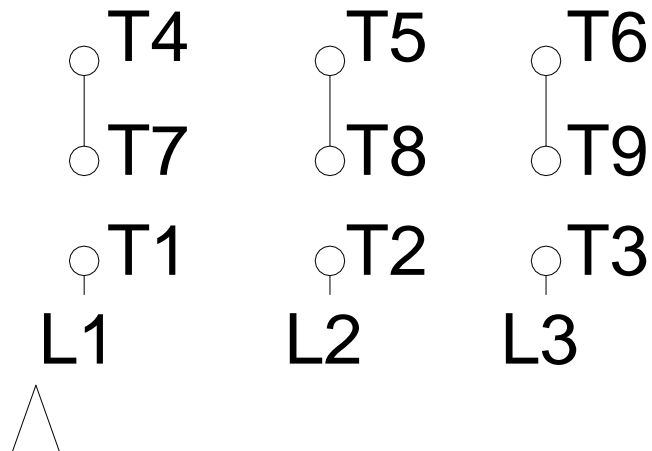

1 2 3 4 5 6 7 8

LOW VOLTAGE

HIGH VOLTAGE

A
B
C
D
E
F

Notes: Downloaded from http://dealerselectric.com Generated for Model #00518ET3E184JP-SG		
Performed by:		
Checked:		
Customer:		
W01 (Rolled Steel) Close Coupled Pump TEFC - JP Type		
Three-phase induction motor Frame 182/4JP - IP55	13-SEP-2016	