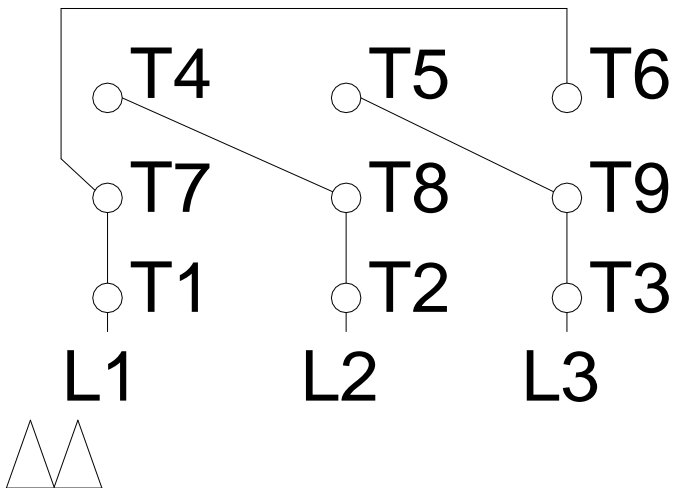

1 2 3 4 5 6 7 8

LOW VOLTAGE

HIGH VOLTAGE

A
B
C
D
E
F

Notes: Downloaded from http://dealerselectric.com Generated for Model #00518ET3E184JP-S		
Performed by:		
Checked:		
Customer:		
Close Coupled Pump: Three-Phase - W01 (Rolled Steel) "JP" Type - TEFC -		
Three-phase induction motor Frame 182/4JP - IP55	13-SEP-2016	