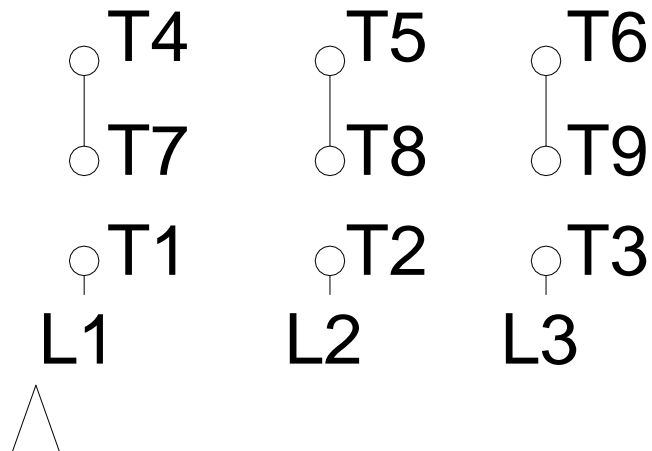

1 2 3 4 5 6 7 8

LOW VOLTAGE

HIGH VOLTAGE

A
B
C
D
E
F

Notes: Downloaded from http://dealerselectric.com Generated for Model #00518ET3E184JP-S		
Performed by:		
Checked:		
Customer:		
Close Coupled Pump: Three-Phase - W01 (Rolled Steel) "JP" Type - TEFC -		
Three-phase induction motor Frame 182/4JP - IP55	13-SEP-2016	