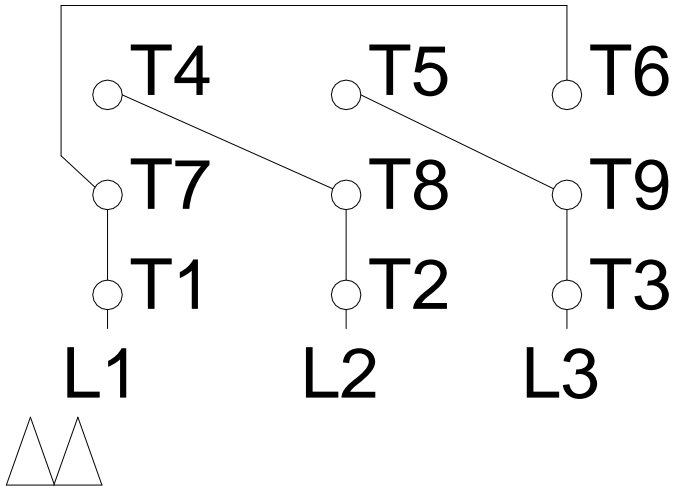

1 2 3 4 5 6 7 8

LOW VOLTAGE

HIGH VOLTAGE

A
B
C
D
E
F

Notes: Downloaded from <http://dealerselectric.com>
 Generated for Model #00518ET3E184JM-W22

Performed by:

Checked:

Customer:

Close Coupled Pump: Three-Phase - W22 "JM" Type - TEFC - NEMA Premium

Three-phase induction motor
 Frame 182/4JM - IP55

13-SEP-2016