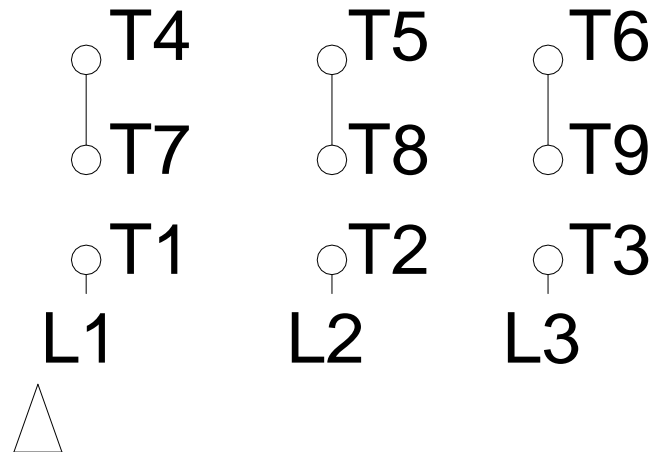

1 2 3 4 5 6 7 8

LOW VOLTAGE

HIGH VOLTAGE

A
B
C
D
E
F

Notes: Downloaded from <http://dealerselectric.com>
 Generated for Model #00518ET3E184JM-SG

Performed by:

Checked:

Customer:

W01 (Rolled Steel) Close Coupled Pump TEFC - JM Type

Three-phase induction motor
 Frame 182/4JM - IP55

13-SEP-2016