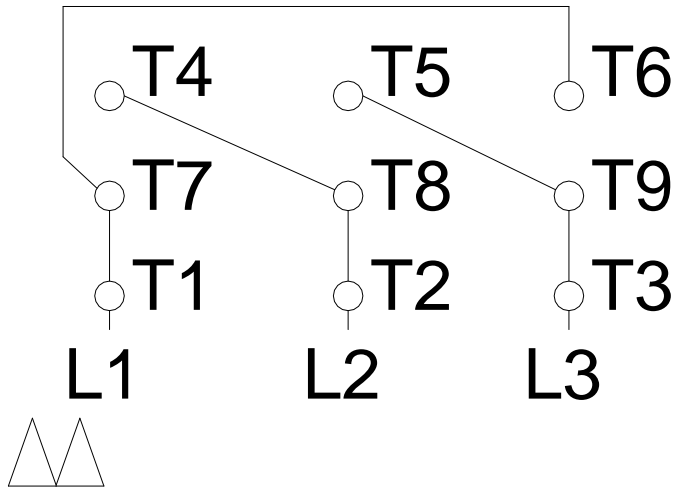

1 2 3 4 5 6 7 8

LOW VOLTAGE

HIGH VOLTAGE

A
B
C
D
E
F

Notes: Downloaded from <http://dealerselectric.com>
 Generated for Model #00518ET3E184JM-SG

Performed by:

Checked:

Customer:

W01 (Rolled Steel) Close Coupled Pump TEFC - JM Type

Three-phase induction motor
 Frame 182/4JM - IP55

13-SEP-2016