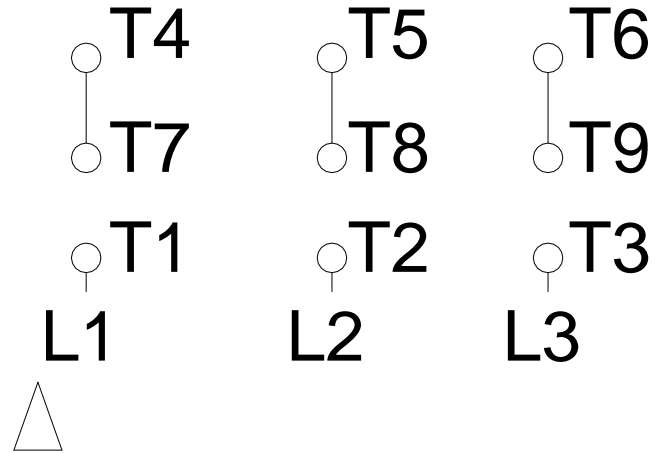

1 2 3 4 5 6 7 8

LOW VOLTAGE

HIGH VOLTAGE

A
B
C
D
E
F

Notes: Downloaded from <http://dealerselectric.com>
Generated for Model #00518ET3E184JM-S

Performed by:

Checked:

Customer:

Close Coupled Pump: Three-Phase - W01 (Rolled Steel) "JM" Type - TEFC -

Three-phase induction motor
Frame 182/4JM - IP55

13-SEP-2016