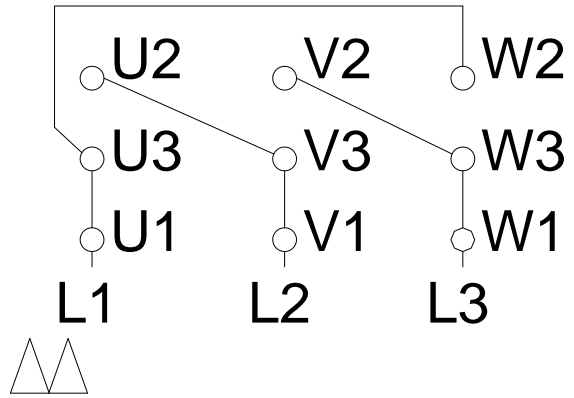

1 2 3 4 5 6 7 8

A

B

C

D

E

F

Notes: Downloaded from <http://dealerselectric.com>
 Generated for Model #00518ES3ESA90LR

Performed by:

Checked:

Customer:

Saw Arbor Motors : Single and Double Shaft End

Three-phase induction motor
 Frame 90L - IP54

13-SEP-2016