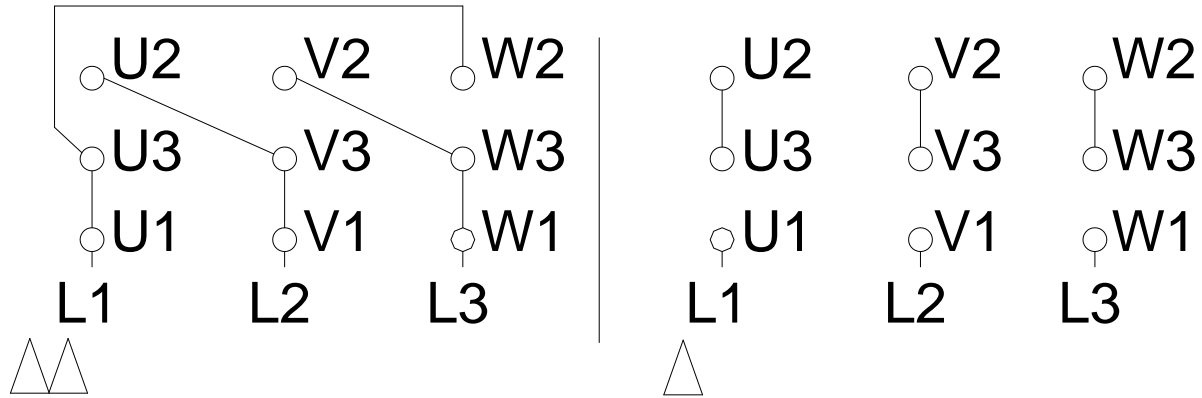

1 2 3 4 5 6 7 8

A

B

C

D

E

F

Notes: Downloaded from <http://dealerselectric.com>  
Generated for Model #00518ES3ESA90LL

Performed by:

Checked:

Customer:

Saw Arbor Motors : Single and Double Shaft End

Three-phase induction motor  
Frame 90L - IP54

13-SEP-2016