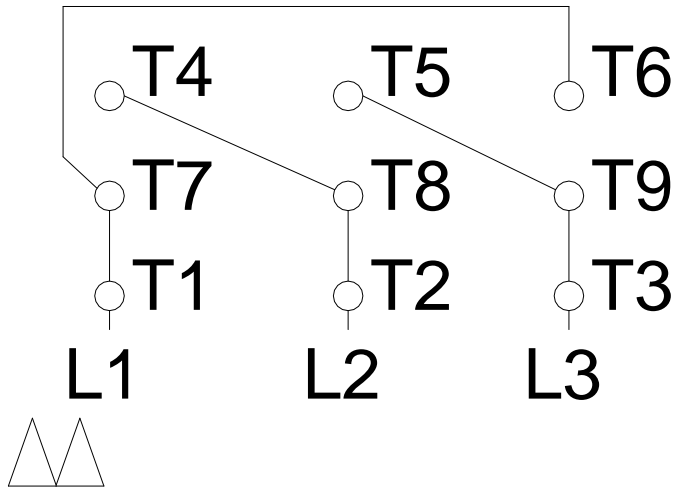

1 2 3 4 5 6 7 8

LOW VOLTAGE

HIGH VOLTAGE

A
B
C
D
E
F

Notes: Downloaded from <http://dealerselectric.com>
 Generated for Model #00518EP3ER184TC-S

Performed by:

Checked:

Customer:

Three Phase: W01 (Rolled Steel) - TEFC - High Efficiency

Three-phase induction motor
 Frame 182/4T - IP55

13-SEP-2016