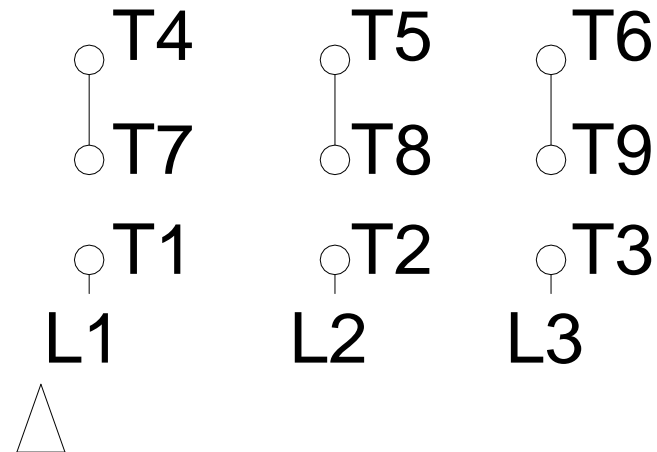

1 2 3 4 5 6 7 8

LOW VOLTAGE

HIGH VOLTAGE

A
B
C
D
E
F

Notes: Downloaded from <http://dealerselectric.com>
 Generated for Model #00518EP3ER184TC-S

Performed by:

Checked:

Customer:

Three Phase: W01 (Rolled Steel) - TEFC - High Efficiency

Three-phase induction motor
 Frame 182/4T - IP55

13-SEP-2016