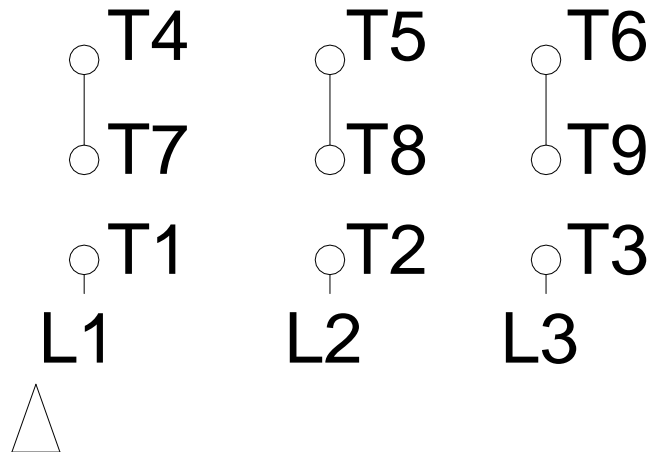

1 2 3 4 5 6 7 8

# HIGH VOLTAGE

A  
B  
C  
D  
E  
F

Notes: Downloaded from <http://dealerselectric.com>  
Generated for Model #00518EP3E184JP-W22

Performed by:

Checked:

Customer:

Close Coupled Pump: Three-Phase - W22 "JP" Type - TEFC - High Efficiency