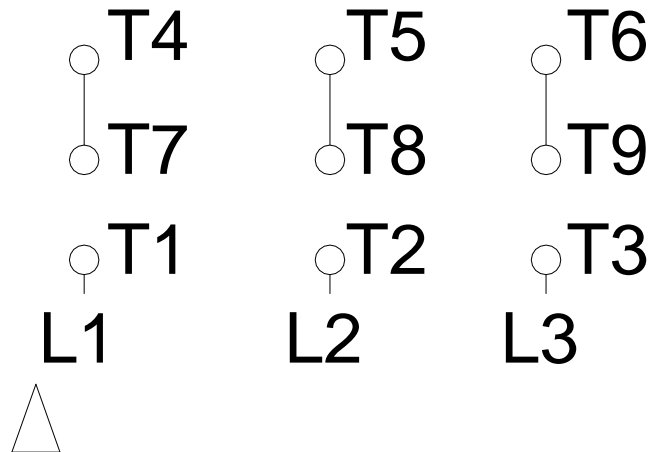

1 2 3 4 5 6 7 8

LOW VOLTAGE

HIGH VOLTAGE

A
B
C
D
E
F

Notes: Downloaded from http://dealerselectric.com Generated for Model #00518EP3E184JP-S		
Performed by:		
Checked:		
Customer:		
Close Coupled Pump: Three-Phase - W01 (Rolled Steel) "JP" Type - TEFC - High		
Three-phase induction motor Frame 182/4JP - IP55	13-SEP-2016	