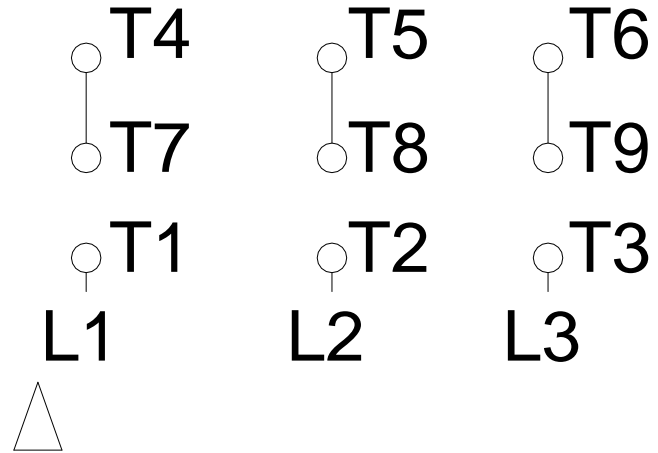

1 2 3 4 5 6 7 8

LOW VOLTAGE

HIGH VOLTAGE

A
B
C
D
E
F

Notes: Downloaded from <http://dealerselectric.com>
Generated for Model #00518EP3E184HP

Performed by:

Checked:

Customer: