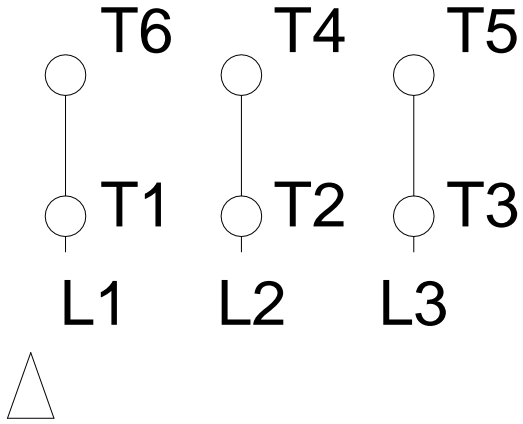

1 2 3 4 5 6 7 8

A
B
C
D
E
F

RUN

ONLY FOR START

Notes: Downloaded from http://dealerselectric.com Generated for Model #00518AT3HCT184T-W22		
Performed by:		
Checked:		
Customer:		
W22 Cooling Tower Motors: NEMA Premium - TEAO		
Three-phase induction motor Frame 182/4T - IP55	13-SEP-2016	