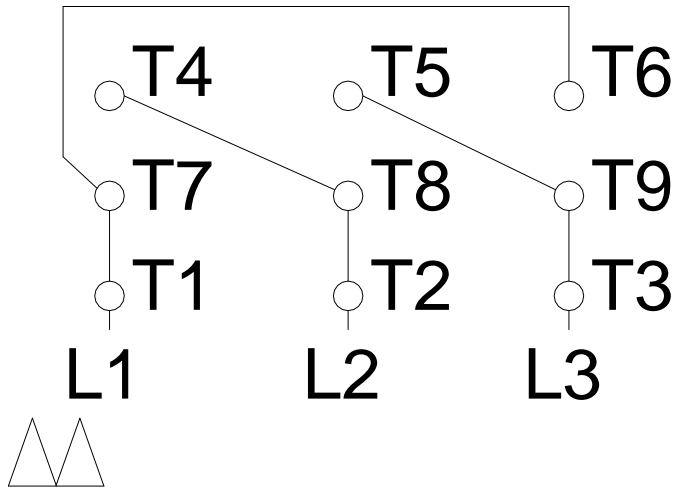

1 2 3 4 5 6 7 8

LOW VOLTAGE

HIGH VOLTAGE

A
B
C
D
E
F

Notes: Downloaded from <http://dealerselectric.com>
Generated for Model #00518AT3ECT184TF1-W2

Performed by:

Checked:

Customer:

W22 Cooling Tower Motors: NEMA Premium - TEAO

Three-phase induction motor
Frame 182/4T - IP55

13-SEP-2016