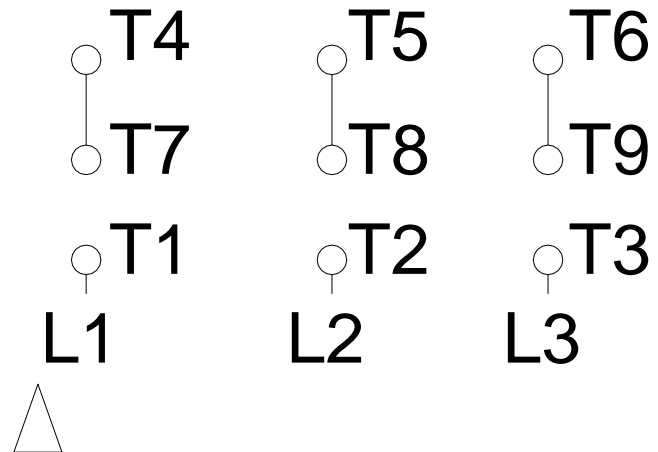

1 2 3 4 5 6 7 8

LOW VOLTAGE

HIGH VOLTAGE

A
B
C
D
E
F

Notes: Downloaded from <http://dealerselectric.com>
Generated for Model #00518AT3ECT184TF1-W2

Performed by:

Checked:

Customer:

W22 Cooling Tower Motors: NEMA Premium - TEAO

Three-phase induction motor
Frame 182/4T - IP55

13-SEP-2016