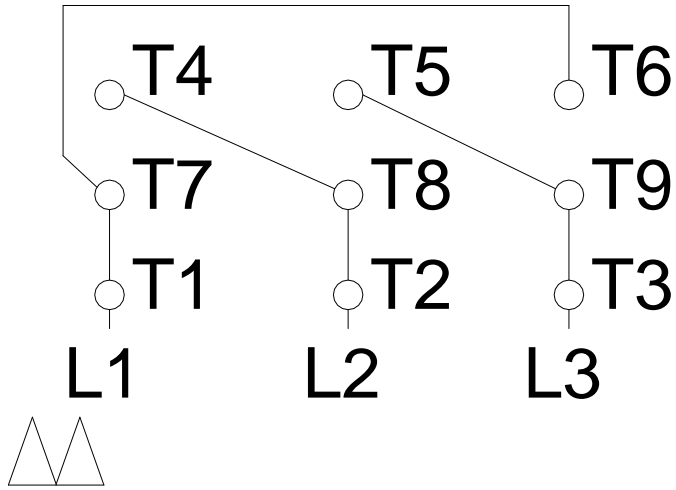

# HIGH VOLTAGE

A  
B  
C  
D  
E  
F

Notes: Downloaded from <http://dealerselectric.com>  
 Generated for Model #00512OT3E215TC-S

Performed by:

Checked:

Customer:

Three Phase: W01 (Rolled Steel) - ODP - NEMA Premium Efficiency

Three-phase induction motor  
 Frame 213/5T - IP21

13-SEP-2016