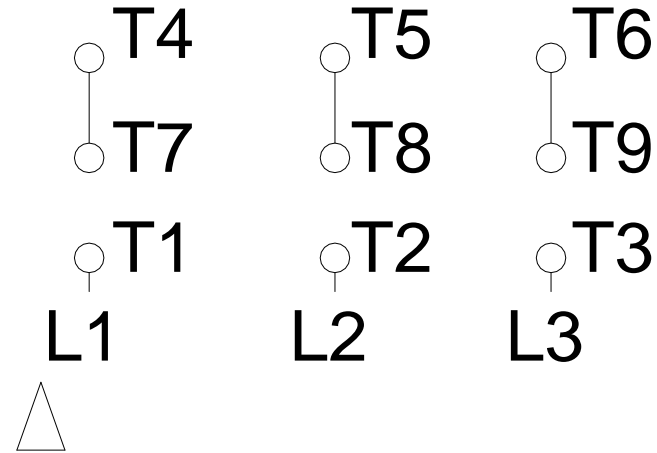

1 2 3 4 5 6 7 8

# HIGH VOLTAGE

A  
B  
C  
D  
E  
F

Notes: Downloaded from <http://dealerselectric.com>  
 Generated for Model #00512OT3E215TC-S

Performed by:

Checked:

Customer:

Three Phase: W01 (Rolled Steel) - ODP - NEMA Premium Efficiency