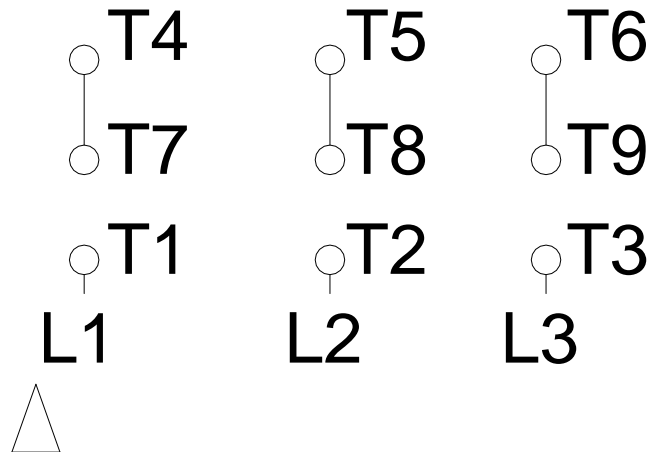

1 2 3 4 5 6 7 8

# HIGH VOLTAGE

A  
B  
C  
D  
E  
F

Notes: Downloaded from <http://dealerselectric.com>  
 Generated for Model #00512OT3E215T

Performed by:

Checked:

Customer:

ODP – Open Induction Motors – NEMA Premium Efficiency