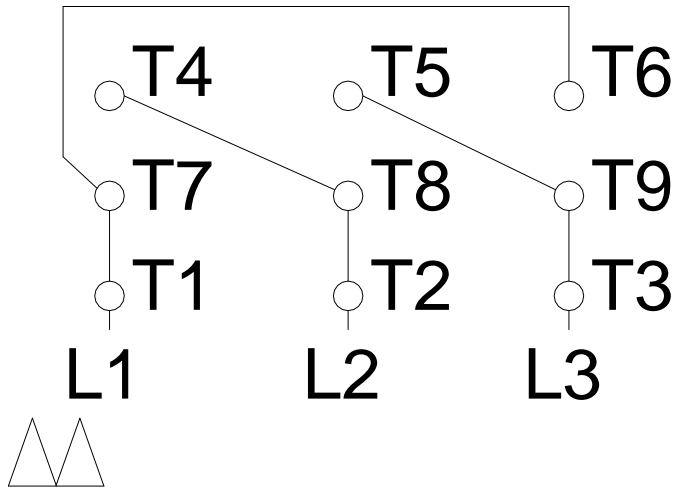

# HIGH VOLTAGE

A  
B  
C  
D  
E  
F

Notes: Downloaded from <a href="http://dealerselectric.com">http://dealerselectric.com</a> Generated for Model #00512OT3E215T-SG		
Performed by:		
Checked:		
Customer:		
W01 (Rolled Steel) General Purpose ODP		
Three-phase induction motor Frame 213/5T - IP21	13-SEP-2016	