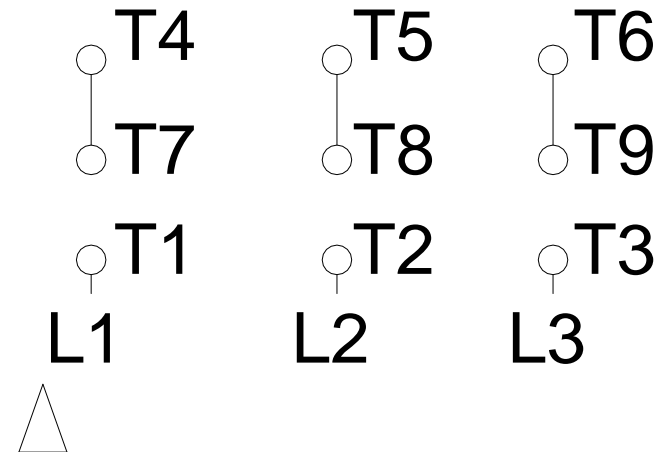

1 2 3 4 5 6 7 8

# HIGH VOLTAGE

A  
B  
C  
D  
E  
F

Notes: Downloaded from <a href="http://dealerselectric.com">http://dealerselectric.com</a> Generated for Model #00512OT3E215T-SG		
Performed by:		
Checked:		
Customer:		
W01 (Rolled Steel) General Purpose ODP		
Three-phase induction motor Frame 213/5T - IP21	13-SEP-2016	