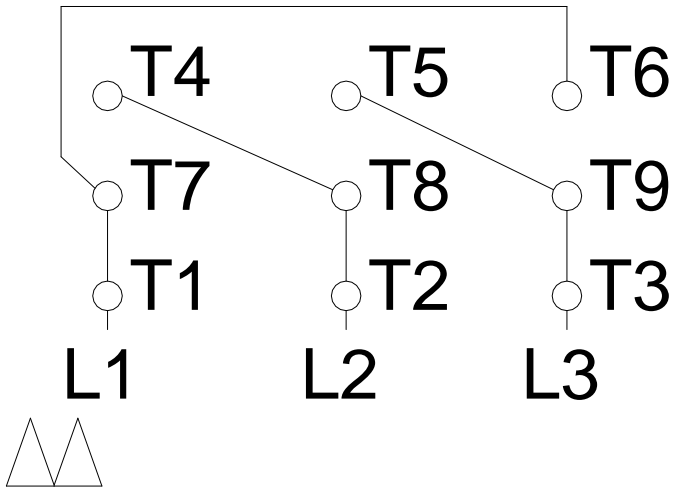

1 2 3 4 5 6 7 8

LOW VOLTAGE

HIGH VOLTAGE

A
B
C
D
E
F

Notes: Downloaded from <http://dealerselectric.com>
 Generated for Model #00512OT3E215JM

Performed by:

Checked:

Customer:

Close Coupled Pump : Three-Phase - "JM" Type - ODP - NEMA Premium

Three-phase induction motor
 Frame 213/5JM - IP21

13-SEP-2016