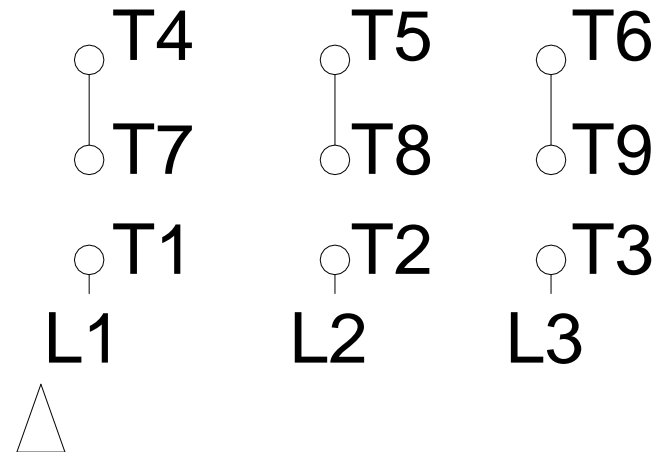

1 2 3 4 5 6 7 8

LOW VOLTAGE

HIGH VOLTAGE

A
B
C
D
E
F

Notes: Downloaded from <http://dealerselectric.com>
 Generated for Model #00512OT3E215JM

Performed by:

Checked:

Customer:

Close Coupled Pump : Three-Phase - "JM" Type - ODP - NEMA Premium

Three-phase induction motor
 Frame 213/5JM - IP21

13-SEP-2016