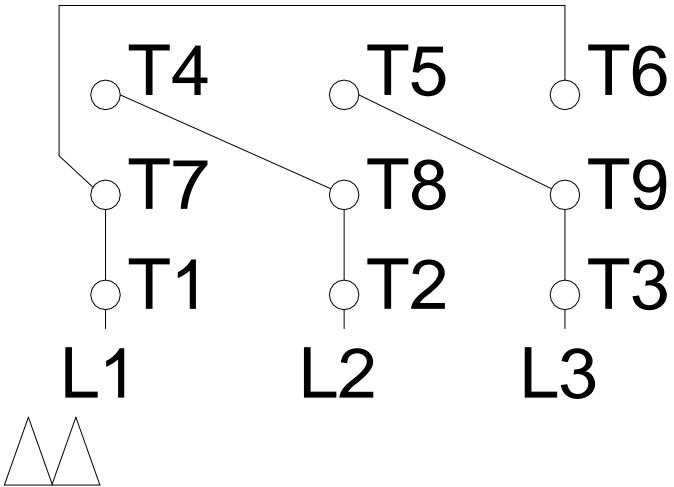

1 2 3 4 5 6 7 8

LOW VOLTAGE

HIGH VOLTAGE

A
B
C
D
E
F

Notes: Downloaded from <http://dealerselectric.com>
 Generated for Model #00512ET3ERS215TC

Performed by:

Checked:

Customer:

Three-Phase : Rolled Steel Motor - NEMA Premium Efficiency

Three-phase induction motor
 Frame 215T - IP55

13-SEP-2016