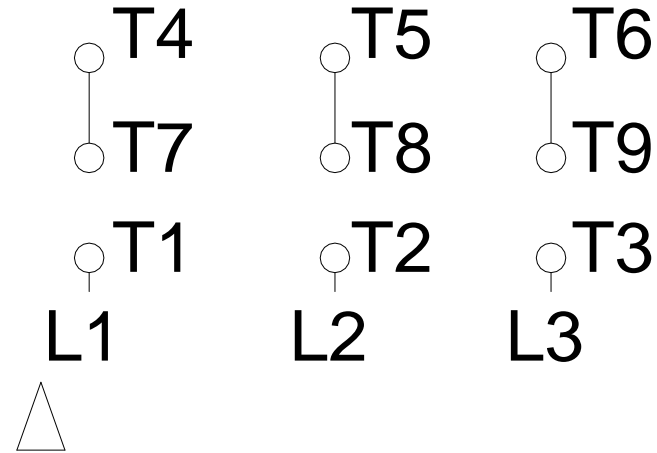

1 2 3 4 5 6 7 8

LOW VOLTAGE

HIGH VOLTAGE

A
B
C
D
E
F

Notes: Downloaded from <http://dealerselectric.com>
 Generated for Model #00512ET3ERS215T

Performed by:

Checked:

Customer:

Three-Phase : Rolled Steel Motor - NEMA Premium Efficiency

Three-phase induction motor
 Frame 215T - IP55

13-SEP-2016