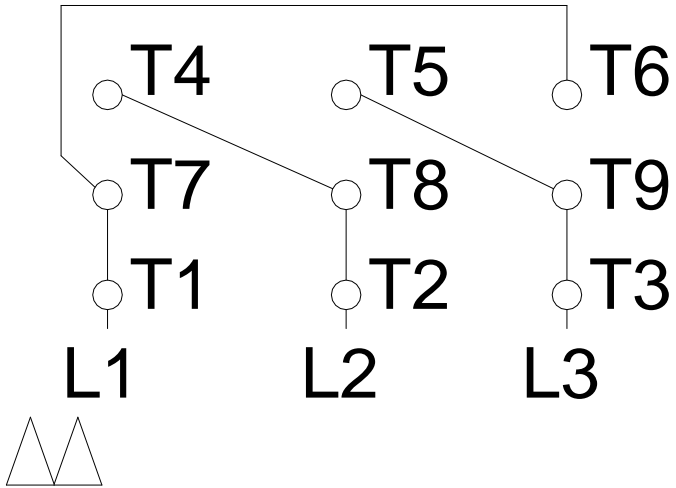

1 2 3 4 5 6 7 8

LOW VOLTAGE

HIGH VOLTAGE

A
B
C
D
E
F

Notes: Downloaded from <http://dealerselectric.com>
Generated for Model #00512ET3ER215TC-W22

Performed by:

Checked:

Customer:

W22 NEMA Premium - Ball Bearings

Three-phase induction motor
Frame 215T - IP55

13-SEP-2016