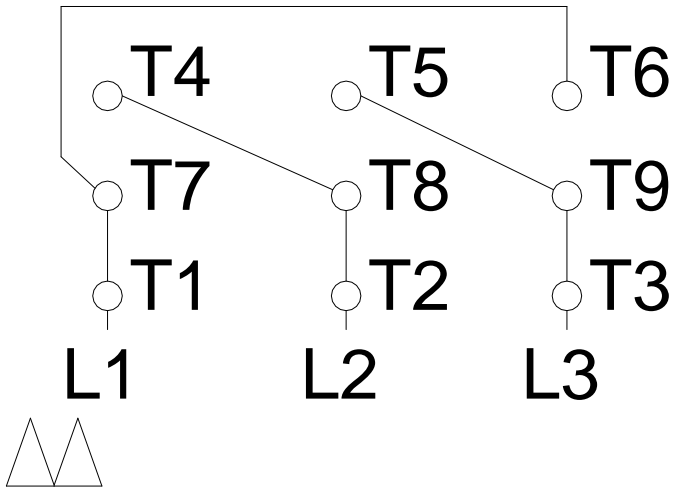

1 2 3 4 5 6 7 8

LOW VOLTAGE

HIGH VOLTAGE

A
B
C
D
E
F

Notes: Downloaded from <http://dealerselectric.com>
Generated for Model #00512ET3E215TC-W22

Performed by:

Checked:

Customer:

W22 NEMA Premium - Ball Bearings

Three-phase induction motor
Frame 213/5T - IP55

13-SEP-2016