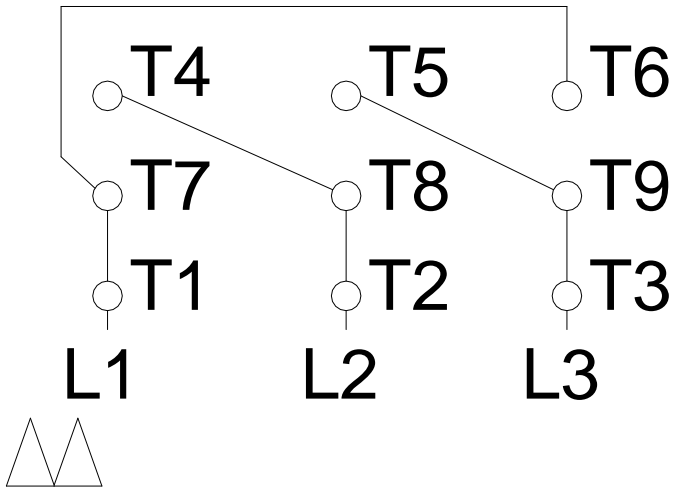

# HIGH VOLTAGE

A  
B  
C  
D  
E  
F

Notes: Downloaded from <http://dealerselectric.com>  
 Generated for Model #00512ET3E215TC-S

Performed by:

Checked:

Customer:

Three Phase: W01 (Rolled Steel) - TEFC - NEMA Premium Efficiency

Three-phase induction motor  
 Frame 213/5T - IP55

13-SEP-2016