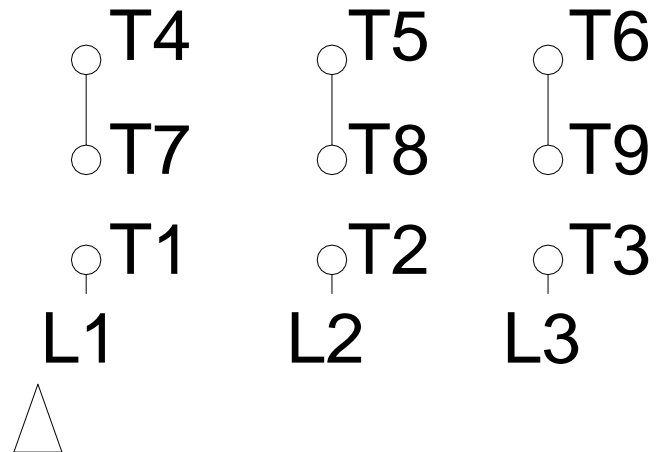

1 2 3 4 5 6 7 8

# HIGH VOLTAGE

A  
B  
C  
D  
E  
F

Notes: Downloaded from <http://dealerselectric.com>  
 Generated for Model #00512ET3E215TC-S

Performed by:

Checked:

Customer:

Three Phase: W01 (Rolled Steel) - TEFC - NEMA Premium Efficiency