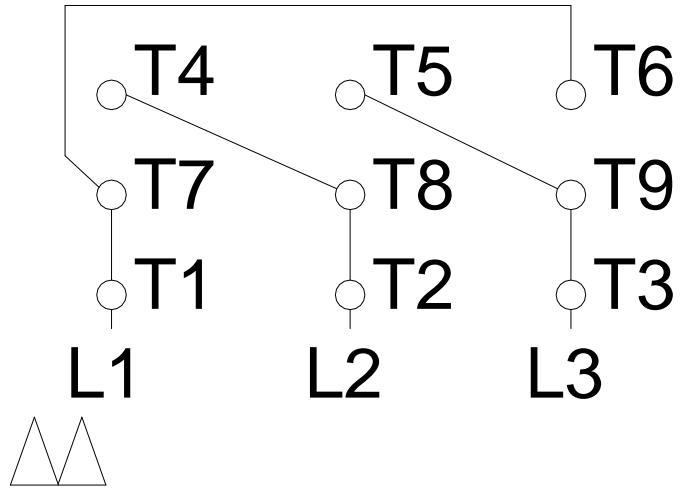

1 2 3 4 5 6 7 8

LOW VOLTAGE

HIGH VOLTAGE

A
B
C
D
E
F

Notes: Downloaded from http://dealerselectric.com Generated for Model #00512ET3E215T-W22		
Performed by:		
Checked:		
Customer:		
W22 NEMA Premium - Ball Bearings		
Three-phase induction motor Frame 213/5T - IP55	13-SEP-2016	