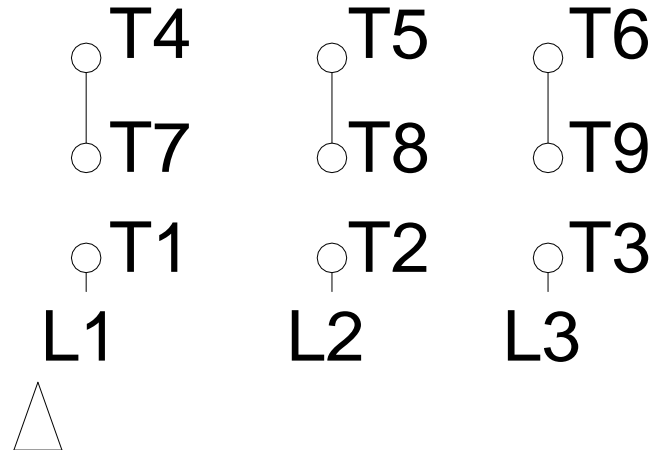

1 2 3 4 5 6 7 8

LOW VOLTAGE

HIGH VOLTAGE

A
B
C
D
E
F

Notes: Downloaded from http://dealerselectric.com Generated for Model #00512ET3E215T-SG		
Performed by:		
Checked:		
Customer:		
W01 (Rolled Steel) General Purpose TEFC		
Three-phase induction motor Frame 213/5T - IP55	13-SEP-2016	