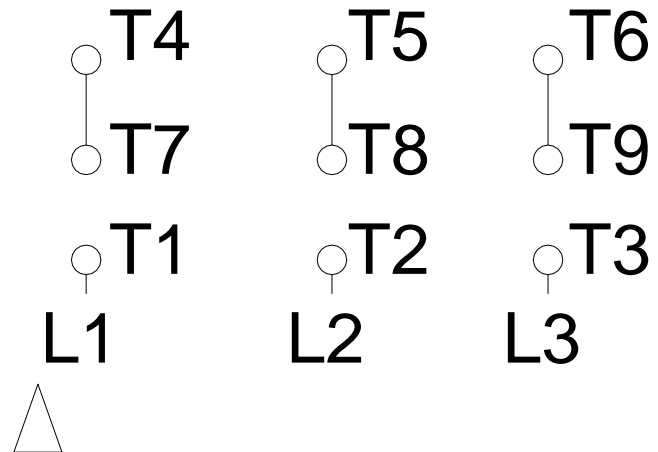

1 2 3 4 5 6 7 8

LOW VOLTAGE

HIGH VOLTAGE

A
B
C
D
E
F

Notes: Downloaded from http://dealerselectric.com Generated for Model #00512ET3E215T-S		
Performed by:		
Checked:		
Customer:		
Three Phase: W01 (Rolled Steel) - TEFC - NEMA Premium Efficiency		
Three-phase induction motor Frame 213/5T - IP55	13-SEP-2016	