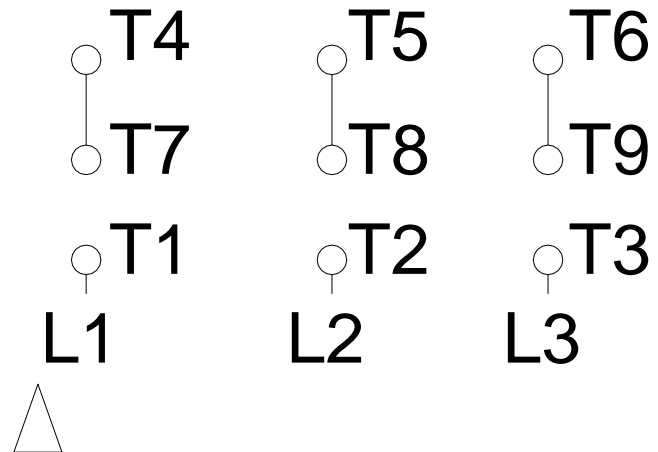

1 2 3 4 5 6 7 8

LOW VOLTAGE

HIGH VOLTAGE

A
B
C
D
E
F

Notes: Downloaded from <http://dealerselectric.com>
 Generated for Model #00512ET3E215JP-S

Performed by:

Checked:

Customer:

Close Coupled Pump: Three-Phase - W01 (Rolled Steel) "JP" Type - TEFC -

Three-phase induction motor
 Frame 213/5JP - IP55

13-SEP-2016