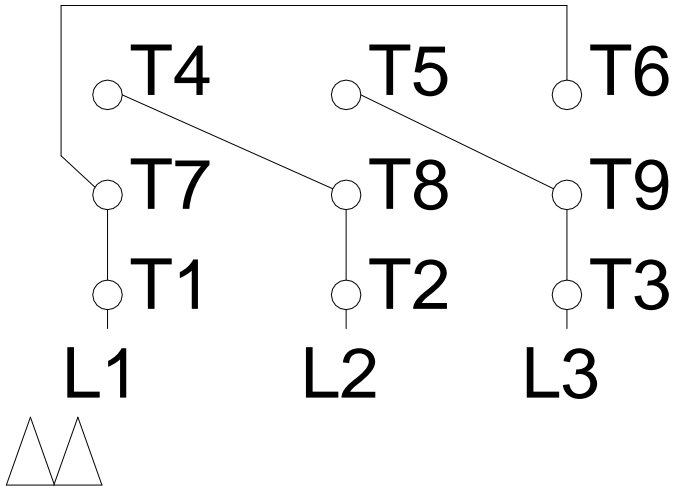

1 2 3 4 5 6 7 8

LOW VOLTAGE

HIGH VOLTAGE

A
B
C
D
E
F

Notes: Downloaded from <http://dealerselectric.com>
 Generated for Model #00512ET3E215JM-W22

Performed by:

Checked:

Customer:

Close Coupled Pump: Three-Phase - W22 "JM" Type - TEFC - NEMA Premium

Three-phase induction motor
 Frame 213/5JM - IP55

13-SEP-2016