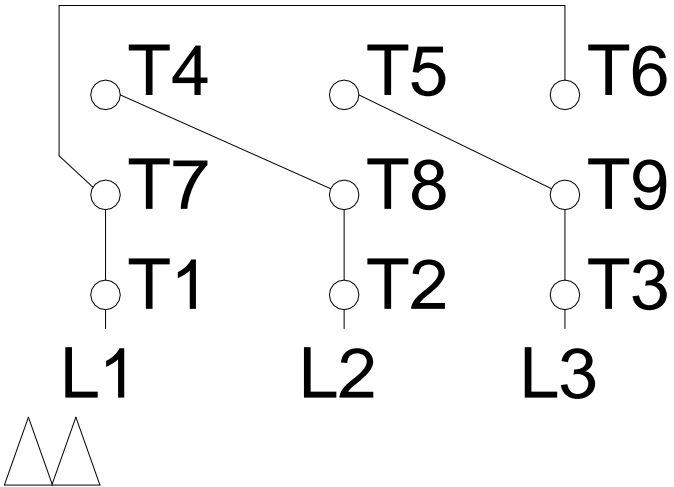

1 2 3 4 5 6 7 8

LOW VOLTAGE

HIGH VOLTAGE

A
B
C
D
E
F

Notes: Downloaded from <http://dealerselectric.com>
 Generated for Model #00512ET3E215JM-S

Performed by:

Checked:

Customer:

Close Coupled Pump: Three-Phase - W01 (Rolled Steel) "JM" Type - TEFC -

Three-phase induction motor
 Frame 213/5JM - IP55

13-SEP-2016