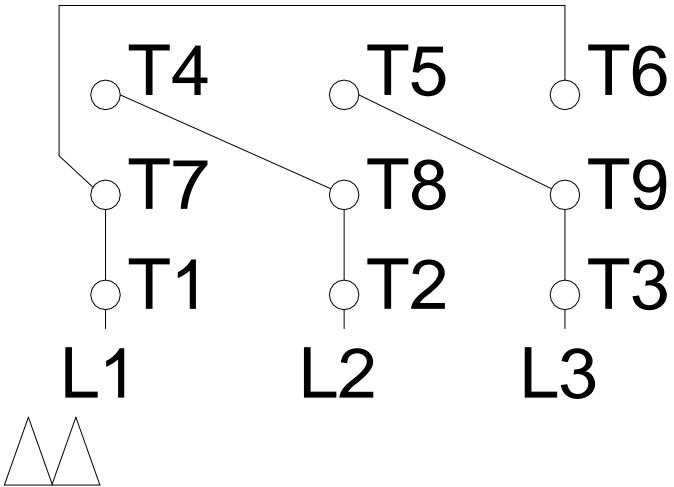

1 2 3 4 5 6 7 8

LOW VOLTAGE

HIGH VOLTAGE

A
B
C
D
E
F

Notes: Downloaded from <http://dealerselectric.com>
 Generated for Model #00512ES3EOW215T-W22

Performed by:

Checked:

Customer:

W22 Oil Well Pumping : High Slip - NEMA Design "D" - TEFC (IP55)

Three-phase induction motor
 Frame 213/5T - IP55

13-SEP-2016