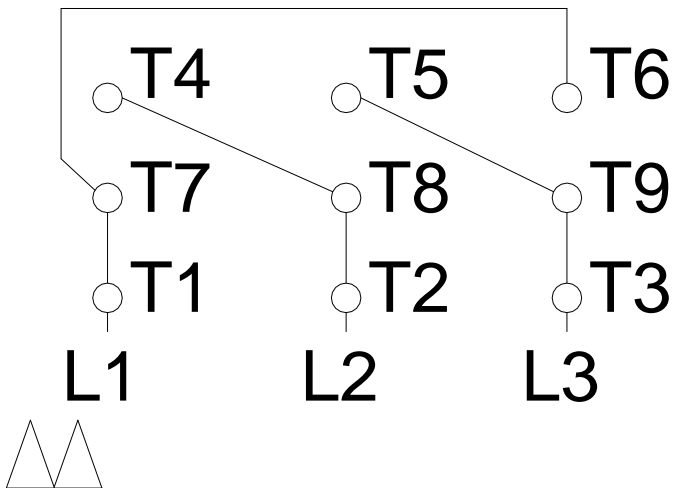

# HIGH VOLTAGE

A

B

C

D

E

F

Notes: Downloaded from <http://dealerselectric.com>  
 Generated for Model #00512EP3ERSR215TC

Performed by:

Checked:

Customer:

Three-Phase : Rolled Steel Motor - High Efficiency

Three-phase induction motor  
Frame 215T - IP55

13-SEP-2016