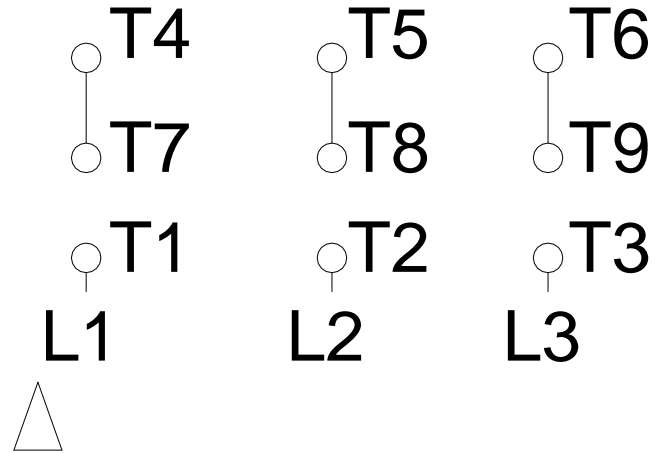

1 2 3 4 5 6 7 8

LOW VOLTAGE

HIGH VOLTAGE

A
B
C
D
E
F

Notes: Downloaded from <http://dealerselectric.com>
Generated for Model #00512EP3ER215TC-W22

Performed by:

Checked:

Customer:

W22 High Efficiency

Three-phase induction motor
Frame 215T - IP55

13-SEP-2016