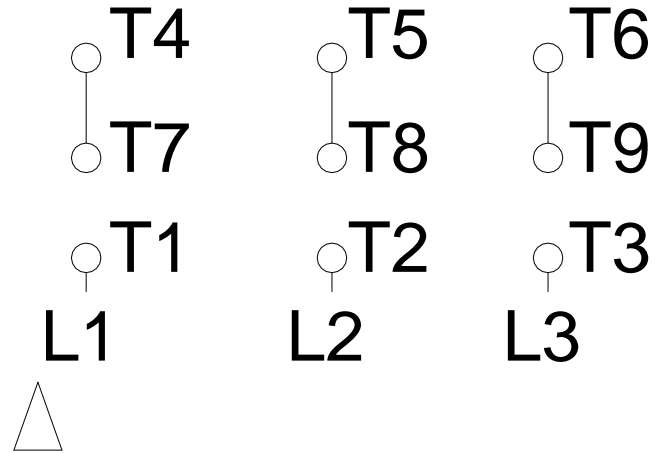

1 2 3 4 5 6 7 8

LOW VOLTAGE

HIGH VOLTAGE

A
B
C
D
E
F

Notes: Downloaded from <http://dealerselectric.com>
Generated for Model #00512EG3EL215T-W22

Performed by:

Checked:

Customer:

W22 Super Premium

Three-phase induction motor
Frame L213/5T - IP55

13-SEP-2016