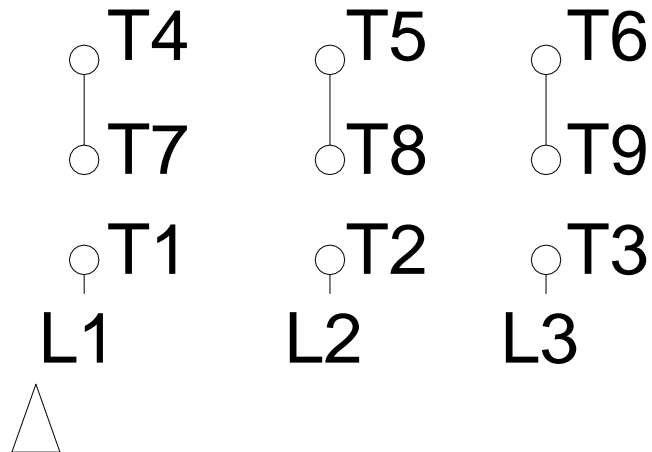

1 2 3 4 5 6 7 8

LOW VOLTAGE

HIGH VOLTAGE

A
B
C
D
E
F

Notes: Downloaded from <http://dealerselectric.com>
 Generated for Model #00512AT3ECT215TF1-W2

Performed by:

Checked:

Customer:

W22 Cooling Tower Motors: NEMA Premium - TEAO

Three-phase induction motor
 Frame 213/5T - IP55

13-SEP-2016