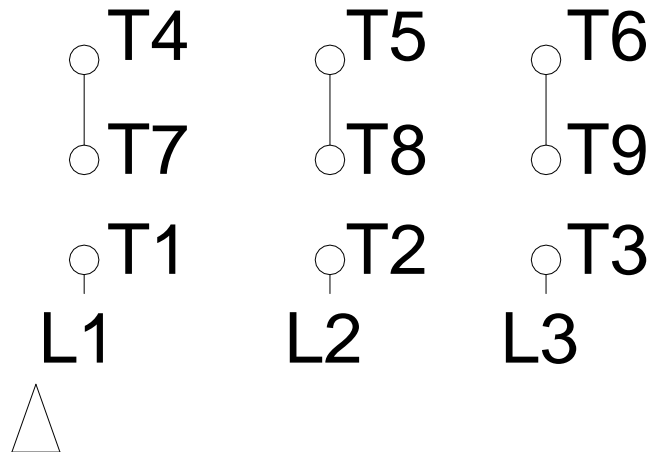

1 2 3 4 5 6 7 8

# HIGH VOLTAGE

A  
B  
C  
D  
E  
F

Notes: Downloaded from <http://dealerselectric.com>  
Generated for Model #00509XT3E254T

Performed by:

Checked:

Customer:

Three-Phase : Explosion Proof - NEMA Premium

Three-phase induction motor  
Frame 254T - IP55