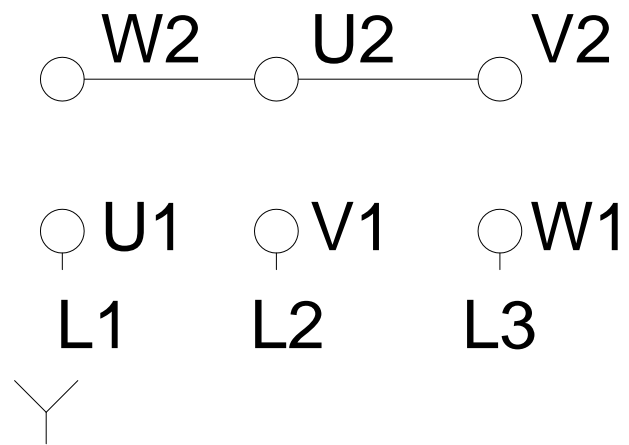

LOW VOLTAGE

HIGH VOLTAGE

Notes: Downloaded from <http://dealerselectric.com>
Generated for Model #00418ET3Y112M-W22

Performed by:

Checked:

Customer:

Three-Phase: W22 IE3 IEC Tru-Metric - TEFC (IP55) Cast Iron Frame

Three-phase induction motor
Frame 112M - IP55

13-SEP-2016