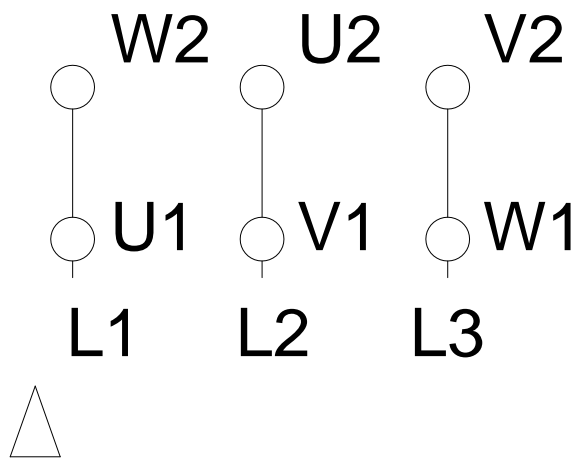

LOW VOLTAGE

HIGH VOLTAGE

Notes: Downloaded from <http://dealerselectric.com>
Generated for Model #00418ET3Y112M-W22

Performed by:

Checked:

Customer:

Three-Phase: W22 IE3 IEC Tru-Metric - TEFC (IP55) Cast Iron Frame

Three-phase induction motor
Frame 112M - IP55

13-SEP-2016