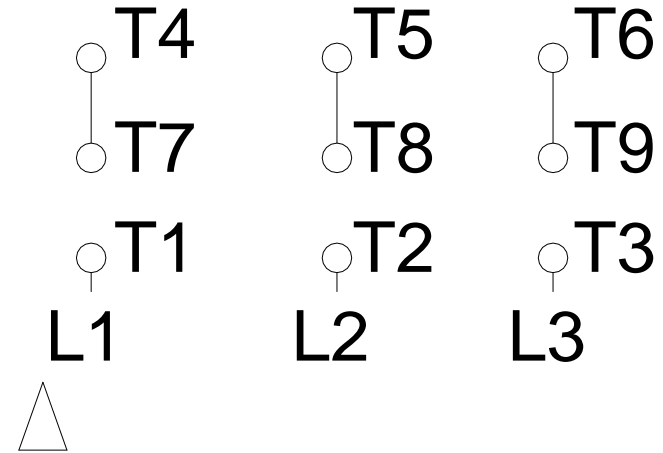

1 2 3 4 5 6 7 8

LOW VOLTAGE

HIGH VOLTAGE

A
B
C
D
E
F

Notes: Downloaded from http://dealerselectric.com Generated for Model #00336XT3E182T		
Performed by:		
Checked:		
Customer:		
Three-Phase : Explosion Proof - NEMA Premium		
Three-phase induction motor Frame 182T - IP55	13-SEP-2016	